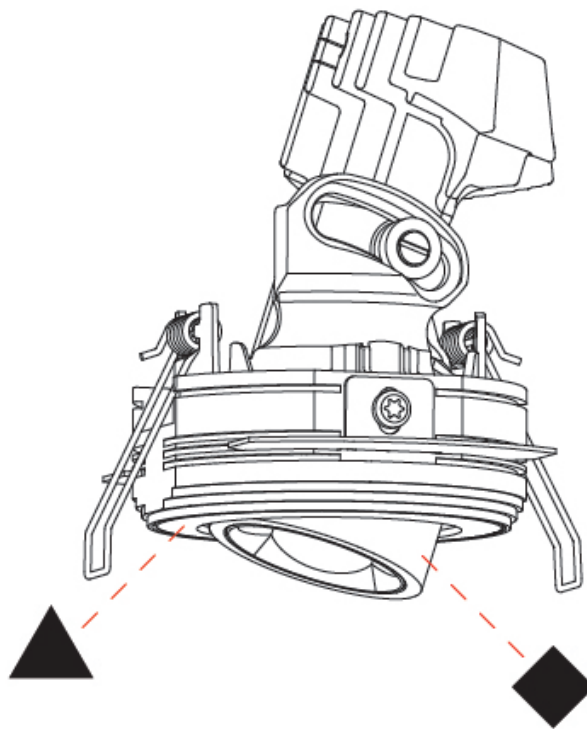

OIKO PRO ROUND ADJUSTABLE TRIMLESS

A35884-

PROJECT	_____
TYPE	_____
SPECIFIER	_____
QUANTITY	_____
DATE	_____