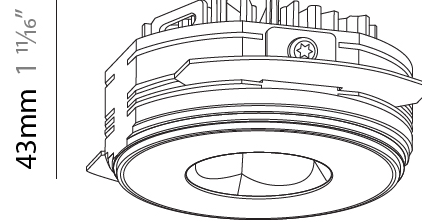

GENERAL

Series: Oiko Pro Round
Subseries: Oiko Pro Round Fixed
Brand: Prolicht
Division: Architectural
Mounting Type: Trimless
Mounting Location: Ceiling
Subcategory: Downlight

PHYSICAL

Shape: Round
Diameter (mm): 75
Diameter (in): 2 15/16
Height (mm): 43
Height (in): 1 11/16
Ceiling Thickness (mm): 10 / 12.5 / 15 / 25
Ceiling Thickness (in): 3/8 or 1/2 or 9/16 or 1
Min. Recessing Depth (mm): 50
Min. Recessing Depth (in): 1 15/16
Light Distribution: Direct
Diffuser: Lens Pack - Spread Lens / Linear Spread Lens / Honeycomb Louver
Fixture Finish: SSR / BKV / CWI / CRY / HAB / UFT / ITA / RUA / FTG / MYG / LOD / PUS / FRO / FUP / KIA / POP / BLS / SPG / MEY / GOH / GUM / CHC / COM / ABZ / JAG / OBR / MOS / ROR
Fixture Material: Aluminum Die Cast
Cut-out Measurements: 86mm / 2 11/16" Diameter

ELECTRICAL

Lamp Type: LED (Zhaga Standard)
Input Wattage (W): 14
Total Output Wattage (W): 12.7
Dimming: Dali Dimming
Driver Included: No
Driver Location: Recessed Housing
Driver Type: Constant Current - Universal (120Vac only for DALI driver)
Driver Class: Class 2
Input Voltage (V): 120 - 277
Constant Current (MA): 700

LED

Color Temperature (°K): 2700-6500 Tunable White
Max. Delivered Lumen (lm): 1381
Nominal Lumen (lm): 1460
CRI: >90 CRI
Lamp Life (hrs): 50000
Special LEDs offerings: Tunable White

OPTICAL

Reflector°: 62
Adjustability: Fixed

RATINGS AND CERTIFICATIONS

Certified By: Certified for North American Standards
IP rating: IP20

Ø75mm 2 15/16"

Ø85mm 3 3/8"