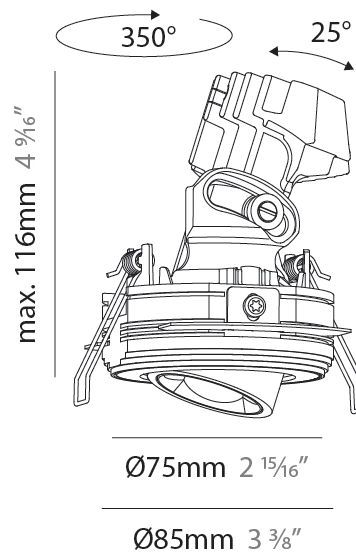

PHYSICAL

Shape: Round
Diameter (mm): 75
Diameter (in): 2 ¹⁵/₁₆
Height (mm): 116
Height (in): 4 ⁹/₁₆
Ceiling Thickness (mm): 10 / 12.5 / 15 / 25
Ceiling Thickness (in): 3/8 or 1/2 or 9/16 or 1
Min. Recessing Depth (mm): 125
Min. Recessing Depth (in): 4 ¹⁵/₁₆
Light Distribution: Direct
Diffuser: Lens Pack - Spread Lens / Linear Spread Lens / Honeycomb Louver
Fixture Finish: SSR / BKV / CWI / CRY / HAB / UFT / ITA / RUA / FTG / MYG / LOD / PUS / FRO / FUP / KIA / POP / BLS / SPG / MEY / GOH / GUM / CHC / COM / ABZ / JAG / OBR / MOS / ROR
Fixture Material: Aluminum Die Cast
Cut-out Measurements: D. 86mm / 3 3/8"

ELECTRICAL

Lamp Type: LED (Zhaga Standard)
Input Wattage (W): 14
Total Output Wattage (W): 12.7
Dimming: Dali Dimming
Driver Included: No
Driver Location: Recessed Housing
Driver Type: Constant Current - Universal (120Vac only for DALI driver)
Driver Class: Class 2
Input Voltage (V): 120 - 277
Constant Current (MA): 700

LED

Number of LEDs: 1
Color Temperature (°K): 2700-6500 Tunable White
Max. Delivered Lumen (lm): 1129
Nominal Lumen (lm): 1460
CRI: >90 CRI
Lamp Life (hrs): 50000
Special LEDs offerings: Tunable White

OPTICAL

Reflector°: 36
Adjustability: Rotational 350° / Tilt 25°

RATINGS AND CERTIFICATIONS

Certified By: Certified for North American Standards
IP rating: IP20