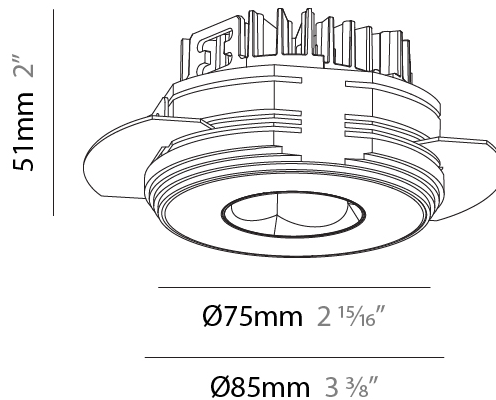

GENERAL

Series: Oiko Pro Round
Subseries: Oiko Pro Round Fixed
Brand: Prolicht
Division: Architectural
Mounting Type: Trimless
Mounting Location: Ceiling
Subcategory: Downlight

PHYSICAL

Shape: Round
Diameter (mm): 75
Diameter (in): 2 ¹⁵/₁₆
Height (mm): 51
Height (in): 2
Ceiling Thickness (mm): 10 / 12.5 / 15 / 25
Ceiling Thickness (in): 3/8 or 1/2 or 9/16 or 1
Min. Recessing Depth (mm): 55
Min. Recessing Depth (in): 2 ³/₁₆
Light Distribution: Direct
Diffuser: Lens Pack - Spread Lens / Linear Spread Lens / Honeycomb Louver
Fixture Finish: SSR / BKV / CWI / CRY / HAB / UFT / ITA / RUA / FTG / MYG / LOD / PUS / FRO / FUP / KIA / POP / BLS / SPG / MEY / GOH / GUM / CHC / COM / ABZ / JAG / OBR / MOS / ROR
Fixture Material: Aluminum Die Cast
Cut-out Measurements: 86mm / 2 11/16" Diameter

ELECTRICAL

Lamp Type: LED (Zhaga Standard)
Input Wattage (W): 14
Total Output Wattage (W): 12.7
Dimming: Dali Dimming
Driver Included: No
Driver Location: Recessed Housing
Driver Type: Constant Current - Universal (120Vac only for DALI driver)
Driver Class: Class 2
Input Voltage (V): 120 - 277
Constant Current (MA): 700

LED

Color Temperature (°K): 2700-6500 Tunable White
Max. Delivered Lumen (lm): 1240
Nominal Lumen (lm): 1460
CRI: >90 CRI
Lamp Life (hrs): 50000
Special LEDs offerings: Tunable White

OPTICAL

Reflector°: 52
Adjustability: Fixed

RATINGS AND CERTIFICATIONS

Certified By: Certified for North American Standards
IP rating: IP20