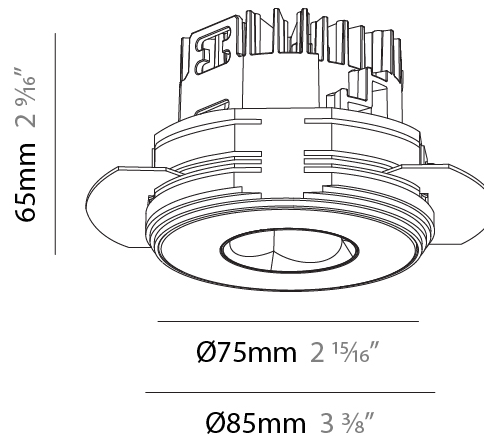

GENERAL

Series: Oiko Pro Round
Subseries: Oiko Pro Round Fixed
Brand: Prolicht
Division: Architectural
Mounting Type: Trimless
Mounting Location: Ceiling
Subcategory: Downlight

PHYSICAL

Shape: Round
Diameter (mm): 75
Diameter (in): 2 ¹⁵/₁₆
Height (mm): 65
Height (in): 2 ⁹/₁₆
Ceiling Thickness (mm): 10 / 12.5 / 15 / 25
Ceiling Thickness (in): 3/8 or 1/2 or 9/16 or 1
Min. Recessing Depth (mm): 70
Min. Recessing Depth (in): 2 ³/₄
Light Distribution: Direct
Diffuser: Lens Pack - Spread Lens / Linear Spread Lens / Honeycomb Louver
Fixture Finish: SSR / BKV / CWI / CRY / HAB / UFT / ITA / RUA / FTG / MYG / LOD / PUS / FRO / FUP / KIA / POP / BLS / SPG / MEY / GOH / GUM / CHC / COM / ABZ / JAG / OBR / MOS / ROR
Fixture Material: Aluminum Die Cast
Cut-out Measurements: 86mm / 2 11/16" Diameter

ELECTRICAL

Lamp Type: LED (Zhaga Standard)
Input Wattage (W): 14
Total Output Wattage (W): 12.7
Dimming: Dali Dimming
Driver Included: No
Driver Location: Recessed Housing
Driver Type: Constant Current - Universal (120Vac only for DALI driver)
Driver Class: Class 2
Input Voltage (V): 120 - 277
Constant Current (MA): 700

LED

Color Temperature (°K): 2700-6500 Tunable White
Max. Delivered Lumen (lm): 1129
Nominal Lumen (lm): 1460
CRI: >90 CRI
Lamp Life (hrs): 50000
Special LEDs offerings: Tunable White

OPTICAL

Reflector°: 36
Adjustability: Fixed

RATINGS AND CERTIFICATIONS

Certified By: Certified for North American Standards
IP rating: IP20